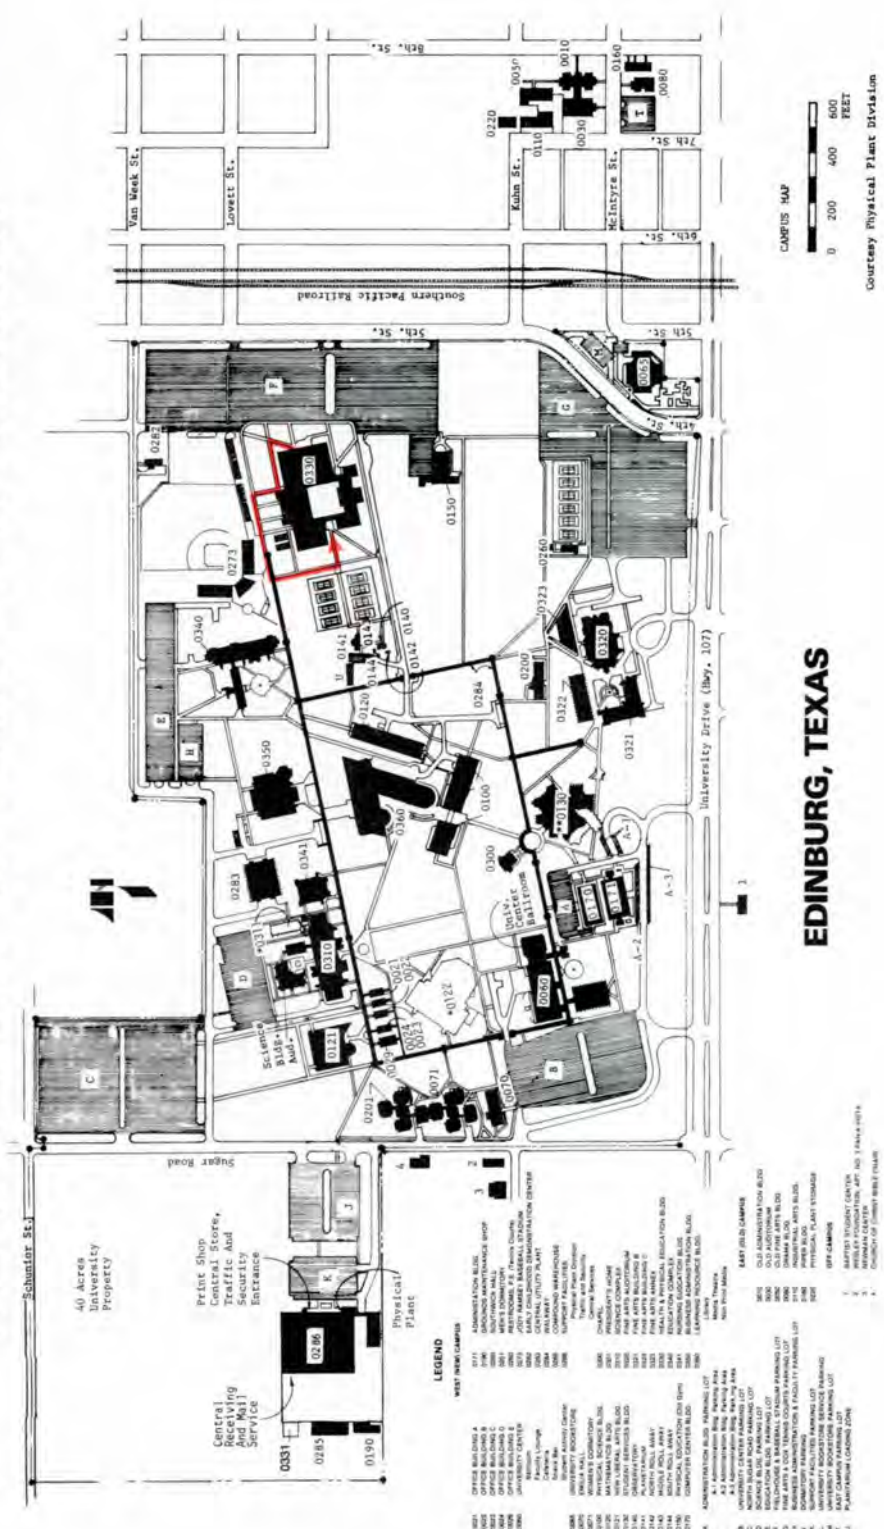

THE UNIVERSITY OF TEXAS - PAN AMERICAN

EDINBURG, TEXAS

Courtesy Physical Plant Division